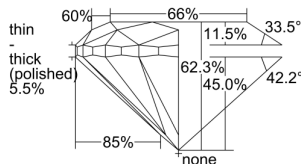

GIA®

FACSIMILE

GIA REPORT 1236337651

Verify this report at GIA.edu

GIA NATURAL DIAMOND DOSSIER®

July 03, 2024
GIA Report Number 1236337651
Shape and Cutting Style ..... Round Brilliant
Measurements ..... 4.95 - 5.03 x 3.11 mm

GRADING RESULTS

Carat Weight ..... 0.48 carat
Color Grade ..... G
Clarity Grade VS1
Cut Grade ..... Good

ADDITIONAL GRADING INFORMATION

Polish ..... Good
Symmetry ..... Good
Fluorescence ..... None
Clarity Characteristics..... Feather, Indented Natural, Pinpoint
Inscription(s): GIA 1236337651

PROPORTIONS

Profile to actual proportions